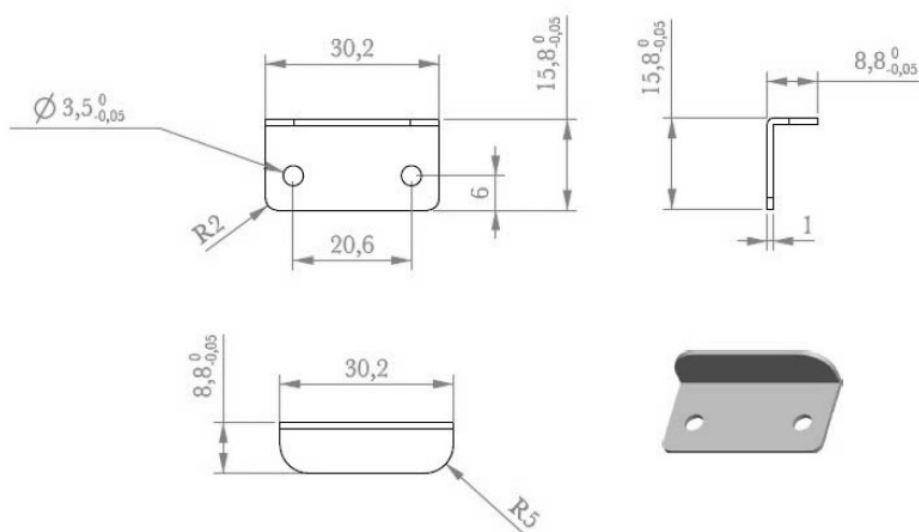

PRODUCT SHEET

Description:

L-Shaped Striking Plate F/Lock 850, Nickel Plated

Item number:

14.01.064-1

Units	Box	Carton	HS Code	Barcode
Pcs.	500	2000	8301600090	 5704866453585

SISO A/S

Mileparken 11
DK-2740 Skovlunde
Denmark
VAT: DK 24786013